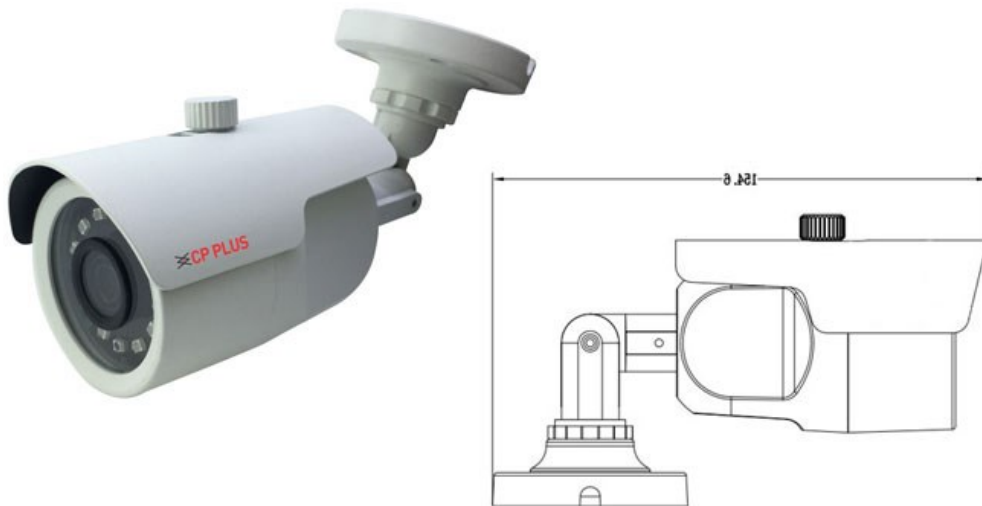

CP- GTC-T20L2-V3

2 MP Astra HD IR Bullet Camera - 20 Mtr.

Astra HD
camera

Main Features

- 1/2.7" 2 MP HQIS Pro Image Sensor
- 25/30fps@ 2MP
- Day/Night (ICR), AWB, AGC, BLC
- Plug-n-Play HD/SD Camera
- 3.6mm Lens
- Equipped with fine IR LEDs for clearer night vision
- IR Range of 20 Mtr., IP66
- Compatible with HDx, AHD, HDCVI, CVBS and HDTVI DVRs

*Product casing and specifications are subject to change without prior notice

CP- GTC-T20L2-V3

2 MP Astra HD IR Bullet Camera - 20 Mtr.

Astra HD
camera

Feature	Specification
Image Sensor	1/2.7" 2 MP HQIS Pro Image Sensor
Minimum Illumination	Color(0.1Lux),White and Black(0.01Lux IR LED On)
Shutter Speed	1/50s(1/60s)-1/100,000s (Auto/Fixed)
White Balance	Auto
Gain Control (AGC)	Auto
Lens	3.6mm
Back Light Compensation	Auto
S/N Ratio	≥52dB
Video Output	1.0Vp-p Composite Output (75Ω / BNC), HD-AHD(1080P)\ HD-TVI(1080P)\ HD-CVI(1080P)\ CVBS
Resolution	2 MP @ 25fps
ICR	Support
IR	IR Range of 20 Mtr.
No. of IR LEDs	12pcs
Operating Temperature	-20°C~+55°C
Humidity	10% ~ 90% (humidity)
Power Source	DC12V(+/-10%)
Power Consumption	0.4W(2.5W after IR LED Powered on)
Weatherproof Standard	IP66
Dimension	154.6mm x 60.8mm x 91.1mm
Weight	0.28 Kg.